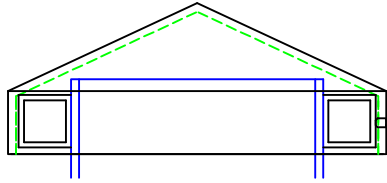

9" Steel Cap
Fabricated

9" Cast Iron Cap
Standard

6" Cast Iron Cap
Standard

6" Steel Cap
Fabricated

9" Steel Cap
Fabricated

9" Cast Iron Cap
Standard

6" Cast Iron Cap
Standard

6" Steel Cap
Fabricated

Steel Cap Option
"Simple Cap"

Steel Cap Option
"Flat Top"

Steel Cap Option
"Peak"

Steel Cap Option
"Simple Cap"

Steel Cap Option
"Flat Top"

Steel Cap Option
"Peak"

Attraction Lights, LLC Standard Caps & Cap Options 6x6 Series Fixtures