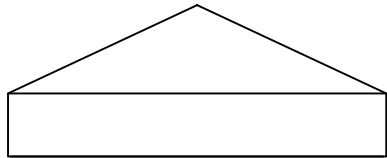

9" Steel Cap
Fabricated

9" Cast Iron Cap
Standard

6" Cast Iron Cap
Standard

6" Steel Cap
Fabricated

9" Steel Cap
Fabricated

9" Cast Iron Cap
Standard

6" Cast Iron Cap
Standard

6" Steel Cap
Fabricated

Steel Cap Option
"Simple Cap"

Steel Cap Option
"Flat Top"

Steel Cap Option
"Peak"

Steel Cap Option
"Simple Cap"

Steel Cap Option
"Flat Top"

Steel Cap Option
"Peak"

Attraction Lights, LLC Standard Caps & Cap Options 6x6 Series Fixtures