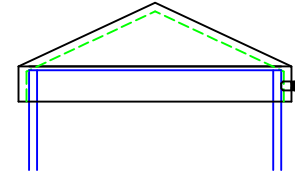

9" Steel Cap
Fabricated

9" Cast Iron Cap
Standard

6" Cast Iron Cap
Standard

6" Steel Cap
Fabricated

9" Steel Cap
Fabricated

9" Cast Iron Cap
Standard

6" Cast Iron Cap
Standard

6" Steel Cap
Fabricated

Steel Cap Option
"Simple Cap"

Steel Cap Option
"Flat Top"

Steel Cap Option
"Peak"

Steel Cap Option
"Simple Cap"

Steel Cap Option
"Flat Top"

Steel Cap Option
"Peak"

Attraction Lights, LLC Standard Caps & Cap Options 6x6 Series Fixtures