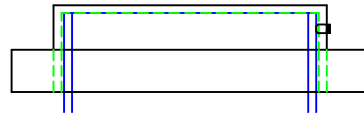

9" Steel Cap
Fabricated

9" Cast Iron Cap
Standard

6" Cast Iron Cap
Standard

6" Steel Cap
Fabricated

9" Steel Cap
Fabricated

9" Cast Iron Cap
Standard

6" Cast Iron Cap
Standard

6" Steel Cap
Fabricated

Steel Cap Option
"Simple Cap"

Steel Cap Option
"Flat Top"

Steel Cap Option
"Peak"

Steel Cap Option
"Simple Cap"

Steel Cap Option
"Flat Top"

Steel Cap Option
"Peak"

Attraction Lights, LLC Standard Caps & Cap Options 6x6 Series Fixtures