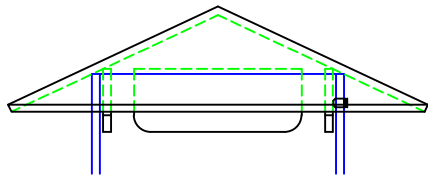

9" Steel Cap
Fabricated

9" Cast Iron Cap
Standard

6" Cast Iron Cap
Standard

6" Steel Cap
Fabricated

9" Steel Cap
Fabricated

9" Cast Iron Cap
Standard

6" Cast Iron Cap
Standard

6" Steel Cap
Fabricated

Steel Cap Option
"Simple Cap"

Steel Cap Option
"Flat Top"

Steel Cap Option
"Peak"

Steel Cap Option
"Simple Cap"

Steel Cap Option
"Flat Top"

Steel Cap Option
"Peak"

Attraction Lights, LLC Standard Caps & Cap Options 6x6 Series Fixtures