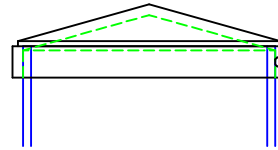

9" Steel Cap
Fabricated

9" Cast Iron Cap
Standard

6" Cast Iron Cap
Standard

6" Steel Cap
Fabricated

9" Steel Cap
Fabricated

9" Cast Iron Cap
Standard

6" Cast Iron Cap
Standard

6" Steel Cap
Fabricated

Steel Cap Option
"Simple Cap"

Steel Cap Option
"Flat Top"

Steel Cap Option
"Peak"

Steel Cap Option
"Simple Cap"

Steel Cap Option
"Flat Top"

Steel Cap Option
"Peak"

Attraction Lights, LLC Standard Caps & Cap Options 6x6 Series Fixtures