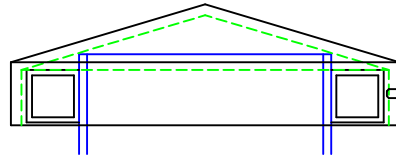

9" Steel Cap
Fabricated

9" Cast Iron Cap
Standard

6" Cast Iron Cap
Standard

6" Steel Cap
Fabricated

9" Steel Cap
Fabricated

9" Cast Iron Cap
Standard

6" Cast Iron Cap
Standard

6" Steel Cap
Fabricated

Steel Cap Option
"Simple Cap"

Steel Cap Option
"Flat Top"

Steel Cap Option
"Peak"

Steel Cap Option
"Simple Cap"

Steel Cap Option
"Flat Top"

Steel Cap Option
"Peak"

Attraction Lights, LLC Standard Caps & Cap Options 6x6 Series Fixtures