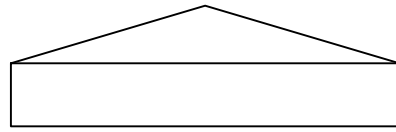

9" Steel Cap
Fabricated

9" Cast Iron Cap
Standard

6" Cast Iron Cap
Standard

6" Steel Cap
Fabricated

9" Steel Cap
Fabricated

9" Cast Iron Cap
Standard

6" Cast Iron Cap
Standard

6" Steel Cap
Fabricated

Steel Cap Option
"Simple Cap"

Steel Cap Option
"Flat Top"

Steel Cap Option
"Peak"

Steel Cap Option
"Simple Cap"

Steel Cap Option
"Flat Top"

Steel Cap Option
"Peak"

Attraction Lights, LLC Standard Caps & Cap Options 6x6 Series Fixtures