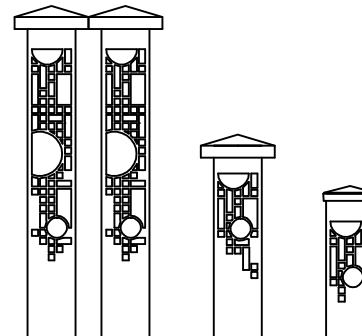

6x6 Series:

- 6x6x3/16" structural steel tube
- Price Group by each design
- Std Price + 15% = Premium Price
- See Galleries page for design photos

Swirls Design
Standard Price Group

- Optional Sizes:**
- Not typically stocked
 - 6x6x32" Mini Bollard
 - 6x6x13" Beacon
 - Custom heights

Lantern Design
Standard Price Group

- Standard Sizes:**
- 6x6x80" Obelisk
 - 6x6x42" Bollard
 - 6x6x26" Mini Bollard
 - 6x6x19" Grande Beacon

Vine Design
Standard Price Group
- 4 unique sides

Aspen Design
Premium Price Group
- 2 unique sides

FLW Circles Design
Premium Price Group

Attraction Lights
In Stock Designs (Copyrighted)

Lyle Braund - Design & Sales
970-316-0019
info@attractionlights.com
www.AttractionLights.com

- Need your lights ASAP?**
- Choose from 5 designs shown
 - Check availability; go to website Pricing page (password protected) click on In Stock Fixtures tab
 - Confirm your order request (Fixture counts are not auto updated)
 - If your light preference is not available Inquire as to re-stocking time frame
 - Other designs and sizes may be available on short notice, change design choice?
 - 4-6 weeks for cut-to-order lights
 - In Stock Fixtures ship within 1 week
 - Give as much advance notice as possible to receive your order sooner
- Thank You!