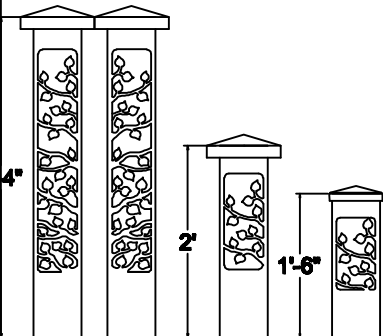

6x6 Series:

- 6x6x3/16" structural steel tube
- Price Group by each design
- Std Price + 15% = Premium Price
- See Galleries page for design photos

Swirls Design
Standard Price Group

- Optional Sizes:**
- Not typically stocked
 - 6x6x32" Mini Bollard
 - 6x6x13" Beacon
 - Custom heights

Lantern Design
Standard Price Group

- Standard Sizes:**
- 6x6x80" Obelisk
 - 6x6x42" Bollard
 - 6x6x26" Mini Bollard
 - 6x6x19" Grande Beacon

Vine Design
Standard Price Group
- 4 unique sides

Aspen Design
Premium Price Group
- 2 unique sides

FLW Circles Design
Premium Price Group

Attraction Lights
In Stock Designs (Copyrighted)

Lyle Braund - Design & Sales
970-316-0019
info@attractionlights.com
www.AttractionLights.com

- Need your lights ASAP?**
- Choose from 5 designs shown
 - Check availability; go to website Pricing page (password protected) click on In Stock Fixtures tab
 - Confirm your order request (Fixture counts are not auto updated)
 - If your light preference is not available Inquire as to re-stocking time frame
 - Other designs and sizes may be available on short notice, change design choice?
 - 4-6 weeks for cut-to-order lights
 - In Stock Fixtures ship within 1 week
 - Give as much advance notice as possible to receive your order sooner
- Thank You!