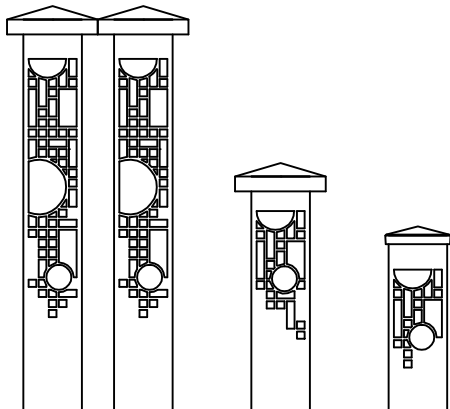

**6x6 Series:**

- 6x6x3/16" structural steel tube
- Price Group by each design
- Std Price + 15% = Premium Price
- See Galleries page for design photos

**Tree Design**  
**Premium Price Group**  
 - Design mirrored

**Standard Sizes:**

- 6x6x80" Obelisk
- 6x6x42" Bollard
- 6x6x26" Mini Bollard
- 6x6x19" Grande Beacon
- Options not shown:  
6x6x32" and 6x6x13"

**Waterlilies Design, 2 unique sides**  
**Premium Price Group**