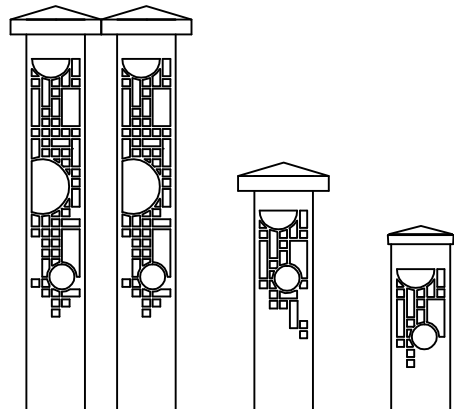

6x6 Series:
 6x6x3/16" structural steel tube
 - Price Group by each design
 - Custom heights available

Tree Design
 Premium Price Group

Attraction Lights
 Designs Inspired by Frank Lloyd Wright
 window panels, designs copyrighted

Lyle Braund - Design & Sales
 970-316-0019
 info@attractionlights.com
 www.AttractionLights.com

FLW Circles Design
 Premium Price Group

Standard Sizes:
 6x6x80" Obelisk
 6x6x42" Bollard
 6x6x26" Mini Bollard
 6x6x19" Grande Beacon
 Options not shown:
 6x6x32" and 6x6x13"

Waterlilies Design, 2 unique sides
 Premium Price Group