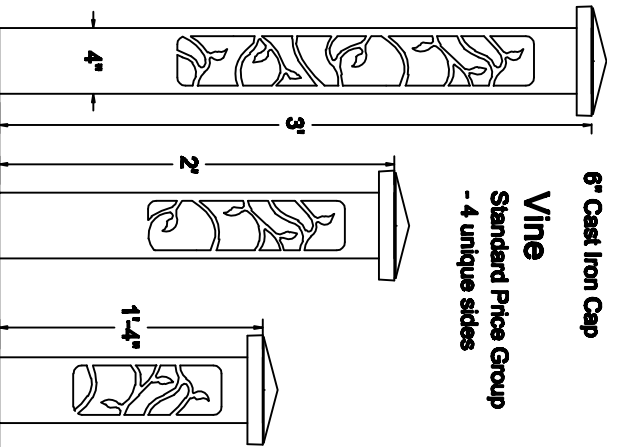

6" Cast Iron Cap

Vine

Standard Price Group
- 4 unique sides

Oak

Premium Price Group
- Design mirrored

Aspen

Premium Price Group
- 2 unique sides

4x4 Series:

- 4x4x1/8 inch structural steel tube
- Price Group by each design
- Sid Price + 15% = Premium Price
- See Galleries page for design photos

Attraction Lights

Nature Designs (Copyrighted)
Lyle Brand - Design & Sales
Cell: 970-516-0019
lye@attractionlights.com
www.attractionlights.com

Lava Lamp

Premium Price Group
- Design mirrored

Flower

Standard Price Group

Standard Sizes:

- 4x4x37" Bollard
- 4x4x25" Grande Path
- 4x4x17" Path Light

Buds

Premium Price Group