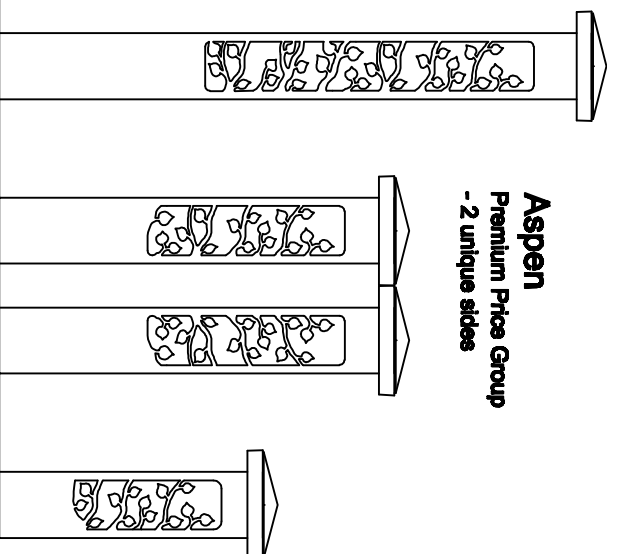

6" Cast Iron Cap

Vine

Standard Price Group
- 4 unique sides

Oak

Premium Price Group
- Design mirrored

Aspen

Premium Price Group
- 2 unique sides

4x4 Series:

- 4x4x1/8 inch structural steel tube
- Price Group by each design
- Sid Price + 15% = Premium Price
- See Galleries page for design photos

Attraction Lights

Nature Designs (Copyrighted)
Lyle Brand - Design & Sales
Cell: 970-516-0019
lye@attractionlights.com
www.attractionlights.com

Lava Lamp

Premium Price Group
- Design mirrored

Flower

Standard Price Group

Standard Sizes:

- 4x4x37" Bollard
- 4x4x25" Grande Path
- 4x4x17" Path Light

Buds

Premium Price Group