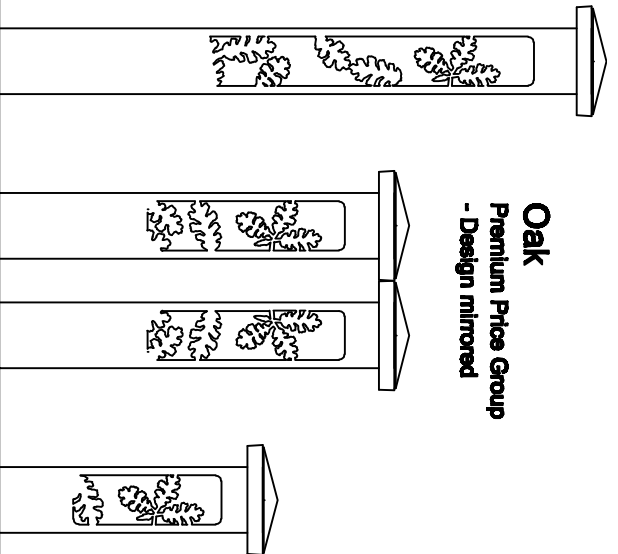

6" Cast Iron Cap

Vine

Standard Price Group
- 4 unique sides

Oak

Premium Price Group
- Design mirrored

Aspen

Premium Price Group
- 2 unique sides

4x4 Series:

- 4x4x1/8 inch structural steel tube
- Price Group by each design
- Sid Price + 15% = Premium Price
- See Galleries page for design photos

Attraction Lights

Nature Designs (Copyrighted)
Lyle Brand - Design & Sales
Cell: 970-516-0019
lye@attractionlights.com
www.attractionlights.com

Lava Lamp

Premium Price Group
- Design mirrored

Flower

Standard Price Group

Standard Sizes:

- 4x4x37" Bollard
- 4x4x25" Grande Path
- 4x4x17" Path Light

Buds

Premium Price Group