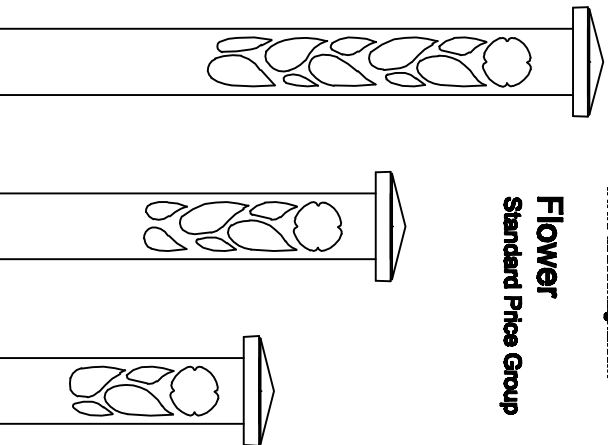

6" Cast Iron Cap

Vine

Standard Price Group
- 4 unique sides

Oak

Premium Price Group
- Design mirrored

Aspen

Premium Price Group
- 2 unique sides

4x4 Series:

- 4x4x1/8 inch structural steel tube
- Price Group by each design
- Sid Price + 15% = Premium Price
- See Galleries page for design photos

Attraction Lights

Nature Designs (Copyrighted)
Lyle Brand - Design & Sales
Cell: 970-516-0019
lye@attractionlights.com
www.attractionlights.com

Lava Lamp

Premium Price Group
- Design mirrored

Flower

Standard Price Group

Standard Sizes:

- 4x4x37" Bollard
- 4x4x25" Grande Path
- 4x4x17" Path Light

Buds

Premium Price Group