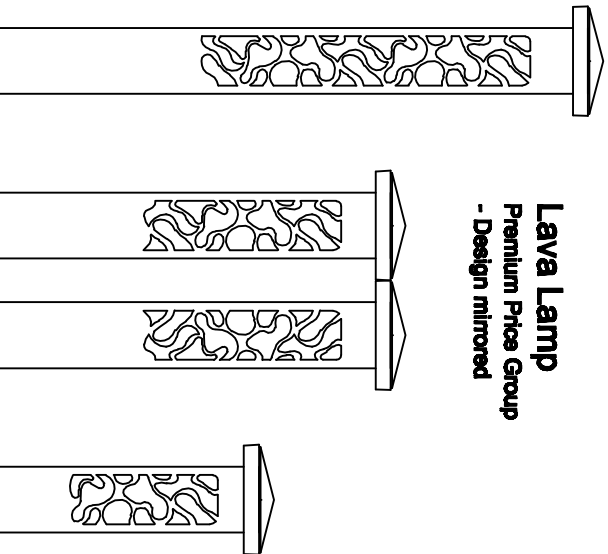

6" Cast Iron Cap

Vine

Standard Price Group
- 4 unique sides

Oak

Premium Price Group
- Design mirrored

Aspen

Premium Price Group
- 2 unique sides

4x4 Series:

- 4x4x1/8 inch structural steel tube
- Price Group by each design
- Sid Price + 15% = Premium Price
- See Galleries page for design photos

Attraction Lights

Nature Designs (Copyrighted)
Lyle Brand - Design & Sales
Cell: 970-516-0019
lye@attractionlights.com
www.attractionlights.com

Lava Lamp

Premium Price Group
- Design mirrored

Flower

Standard Price Group

Standard Sizes:

- 4x4x37" Bollard
- 4x4x25" Grande Path
- 4x4x17" Path Light

Buds

Premium Price Group