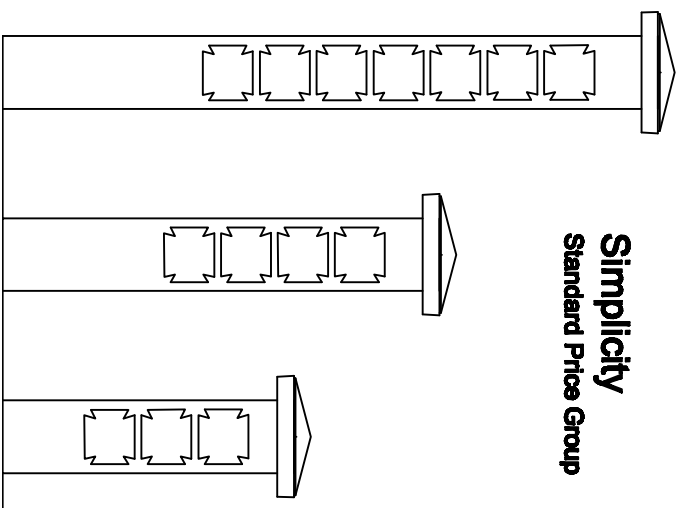

Simplicity Standard Price Group