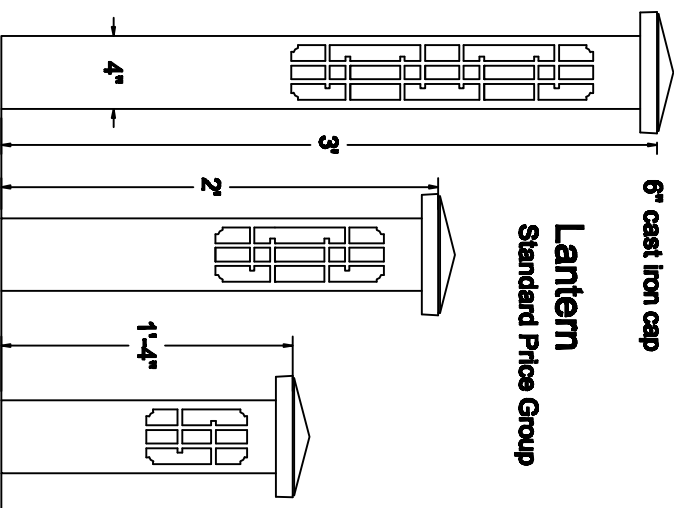

6" cast iron cap

Lantern Standard Price Group