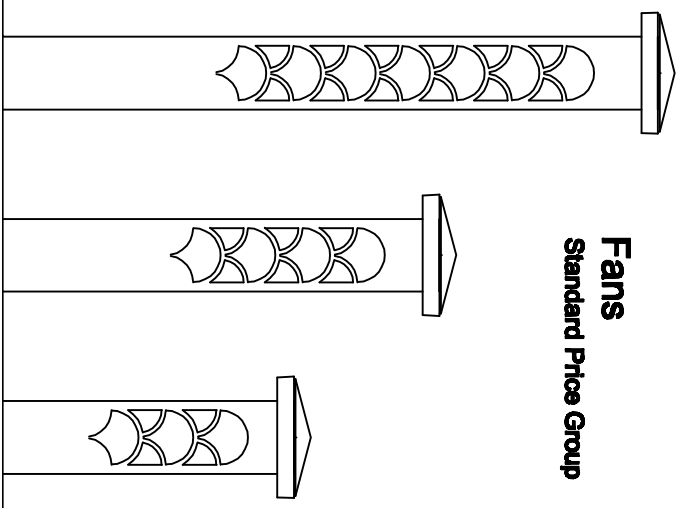

Fans Standard Price Group