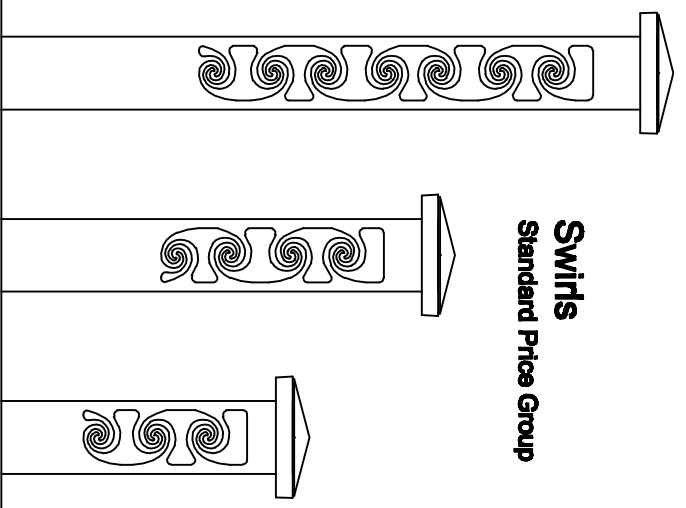

Swirls Standard Price Group