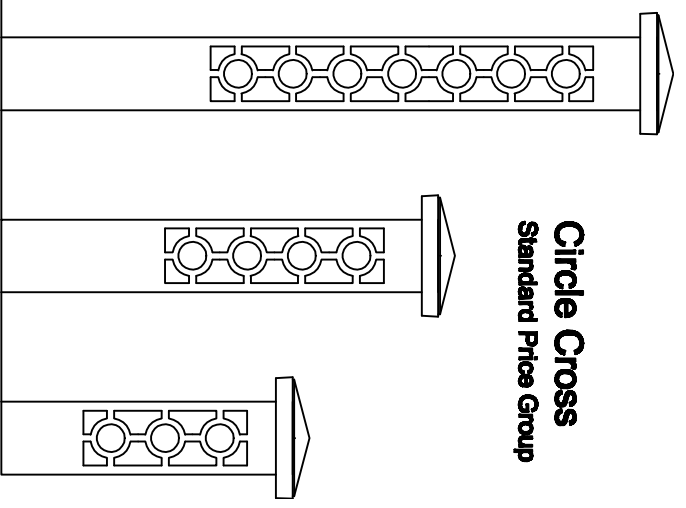

6" cast iron cap

### 4x4 Series:

- 4x4x1/8 inch structural steel tube
- Price Group by each design
- Std Price + 15% = Premium Price
- See Galleries page for design photos

### Standard Sizes:

- 4x4x37" Bollard
- 4x4x25" Grande Path
- 4x4x17" Path Light