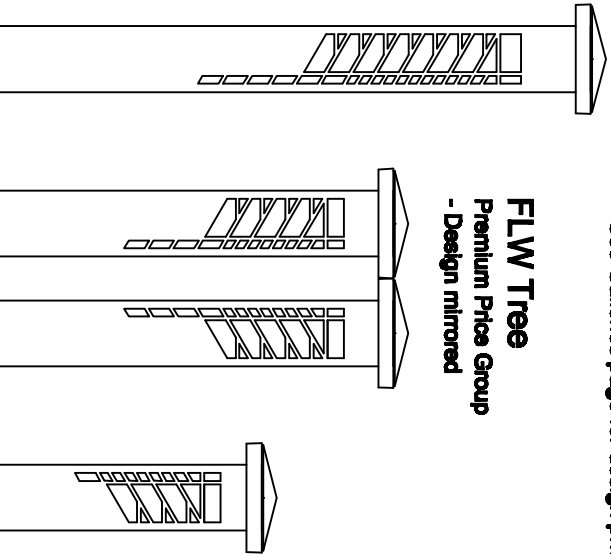

**4x4 Series:**

- 4x4x1/8 inch structural steel tube
- Price Group by each design
- Std Price + 15% = Premium Price
- See Galleries page for design photos

**FLW Tree**  
Premium Price Group  
- Design mirrored

**Standard Sizes:**

- 4x4x37" Bollard
- 4x4x25" Grande Path
- 4x4x17" Path Light

**FLW Waterlilies**  
Premium Price Group  
- 2 unique sides

8" cast iron cap