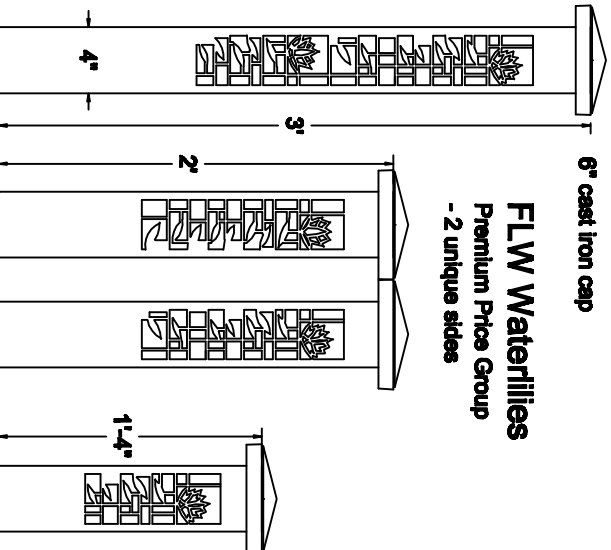

**4x4 Series:**

- 4x4x1/8 inch structural steel tube
- Price Group by each design
- Std Price + 15% = Premium Price
- See Galleries page for design photos

**FLW Tree**  
Premium Price Group  
- Design mirrored

**Attraction Lights**

Frank Lloyd Wright Designs  
adapted to 4x4 Series (Copyrighted)  
Lyle Braund - Design & Sales  
Call: 970-316-0019  
lyle@attractionlights.com  
www.AttractionLights.com

**FLW Circles**  
Premium Price Group

**Standard Sizes:**

- 4x4x37" Bollard
- 4x4x25" Grande Path
- 4x4x17" Path Light

**FLW Waterlilies**  
Premium Price Group  
- 2 unique sides

8" cast iron cap