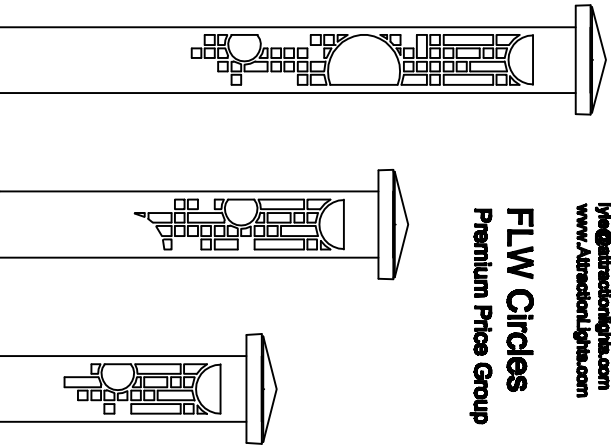

FLW Circles
Premium Price Group

Standard Sizes:

- 4x4x37" Bollard
- 4x4x25" Grande Path
- 4x4x17" Path Light