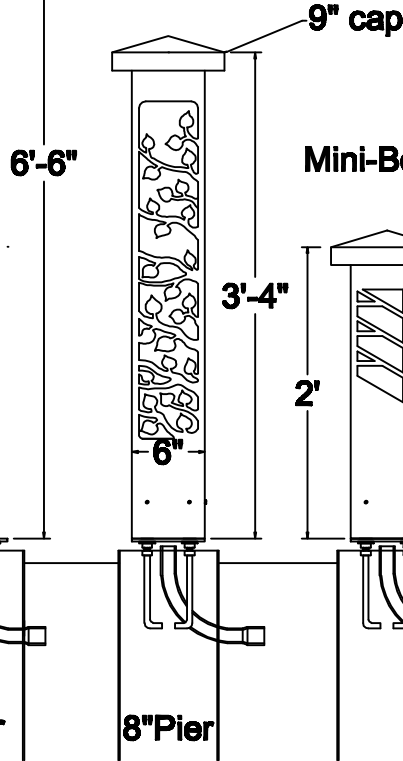

6x6 Bollard

Mini-Bollard