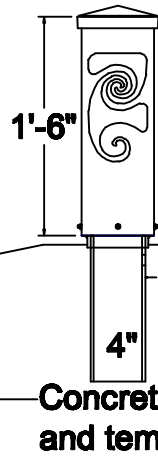

Grande Beacon